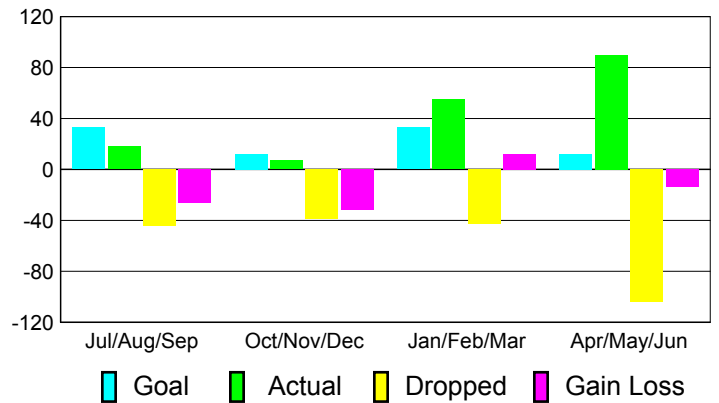

### YTD Status Quo Clubs 2010-2011

Status Quo Clubs Compared to Status Quo Members

## MEMBERSHIP

**Membership Results**  
2010-2011

**Membership**  
2009-2010

Month	Net Memb Goal	Actual New Memb	Actual Dropped Memb	Gain/Loss of Memb	Gain/Loss of Memb
Jul/Aug/Sep	33	18	-44	-26	12
Oct/Nov/Dec	12	7	-39	-32	8
Jan/Feb/Mar	33	55	-43	12	-1
Apr/May/June	12	90	-104	-14	29
<b>Totals</b>	<b>90</b>	<b>170</b>	<b>-230</b>	<b>-60</b>	<b>48</b>

### Membership Results 2010-2011

Goal, New, Dropped, Gain/Loss

### Comparison of Membership Gain/Loss

Current Year Compared to the Previous Year