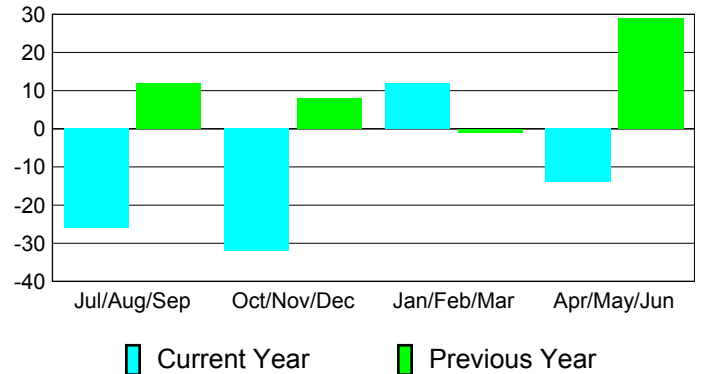

Gender Comparison 2010-2011

Jul/Aug/Sep

Oct/Nov/Dec

Jan/Feb/Mar

Apr/May/June

Male

Female