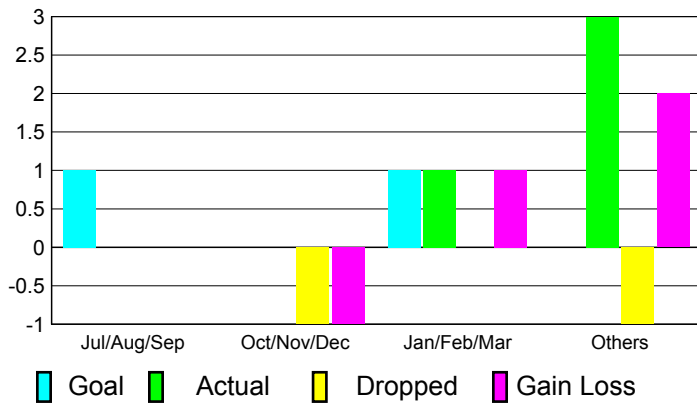

## CLUBS

**Club Results**  
2010-2011

**Clubs**  
2009-2010

Month	New Club Goal	Actual New Clubs	Actual Dropped Clubs	Gain/Loss of Clubs	Gain/Loss of Clubs
Jul/Aug/Sep	1	0	0	0	0
Oct/Nov/Dec	0	0	-1	-1	0
Jan/Feb/Mar	1	1	0	1	0
Apr/May/June	0	3	-1	2	0
<b>Totals</b>	<b>2</b>	<b>4</b>	<b>-2</b>	<b>2</b>	<b>0</b>

### Club Results 2010-2011

Goal, New, Dropped, Gain/Loss

### Comparison of Club Gain/Loss

Current Year Compared to the Previous Year