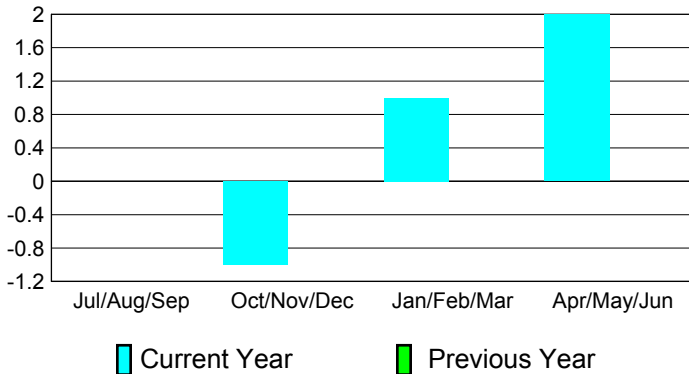

2010-2011 GMT Reports for District (or Undistricted) **District 115CS**

GMT: **HOWARD PATRICK LEE**

Location: **PORTUGAL**

GMT CA: **4**

CLUBS

Club Results
2010-2011

Clubs
2009-2010

Month	New Club Goal	Actual New Clubs	Actual Dropped Clubs	Gain/Loss of Clubs	Gain/Loss of Clubs
Jul/Aug/Sep	1	0	0	0	0
Oct/Nov/Dec	0	0	-1	-1	0
Jan/Feb/Mar	1	1	0	1	0
Apr/May/June	0	3	-1	2	0
Totals	2	4	-2	2	0

Club Results 2010-2011

Goal, New, Dropped, Gain/Loss

Comparison of Club Gain/Loss

Current Year Compared to the Previous Year

YTD Status Quo Clubs 2010-2011

Status Quo Clubs Compared to Status Quo Members

MEMBERSHIP

Membership Results
2010-2011

Membership
2009-2010

Month	Net Memb Goal	Actual New Memb	Actual Dropped Memb	Gain/Loss of Memb	Gain/Loss of Memb
Jul/Aug/Sep	33	18	-44	-26	12
Oct/Nov/Dec	12	7	-39	-32	8
Jan/Feb/Mar	33	55	-43	12	-1
Apr/May/June	12	90	-104	-14	29
Totals	90	170	-230	-60	48

Membership Results 2010-2011

Goal, New, Dropped, Gain/Loss

Comparison of Membership Gain/Loss

Current Year Compared to the Previous Year

Gender Comparison 2010-2011

Jul/Aug/Sep

Oct/Nov/Dec

Jan/Feb/Mar

Apr/May/June

Male

Female